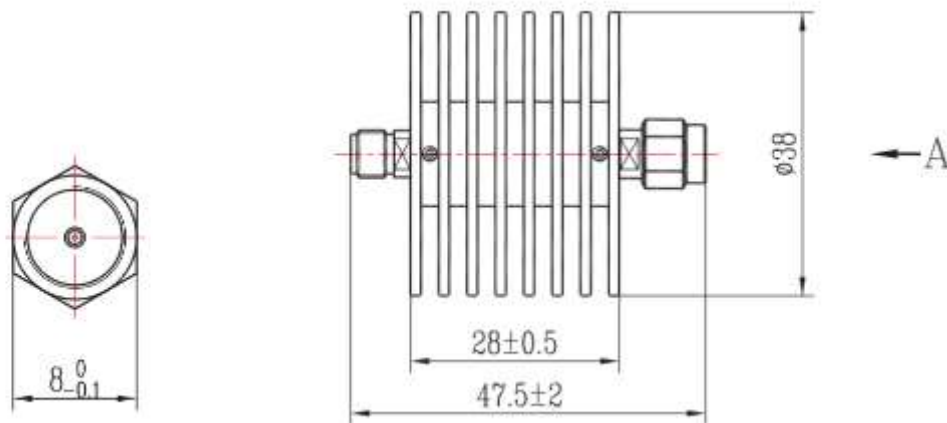

All Dimensions in mm

All Connectors:SMA-F、SMA-M

Tolerance : $\pm 0.3\text{MM}$

成都利德尔科技有限公司 ChengDu Leader Microwave Technology Co.,Ltd

电话: 028-65199117 传真: 028-65199116

<http://www.leader-mw.com> Leader-mw@hotmail.com

TEL: +86-28-65199117 FAX: +86-28-65199116

Add: 中国 成都市成华区华翰路 89 号 610000

No.89,Huahan Road, chenghua Zone Chengdu, Sichuan China Zip Code:610000